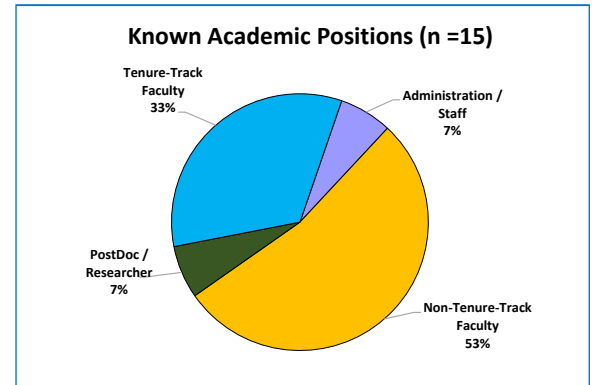

DOCTORAL ALUMNI EMPLOYMENT

All doctoral alum

2 - 6 years since graduation

11 - 15 years since graduation

21 - 35 years since graduation

Philosophy Graduate Degree Program

Employers of Philosophy doctoral alumni