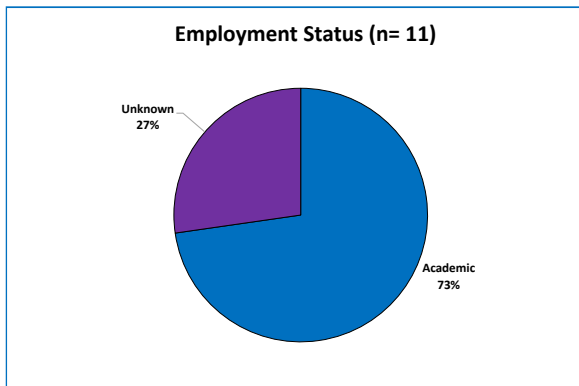

DOCTORAL ALUMNI EMPLOYMENT

All doctoral alum

2 - 6 years since graduation

11 - 15 years since graduation

21 - 35 years since graduation

Philosophy Graduate Degree Program

Employers of Philosophy doctoral alumni